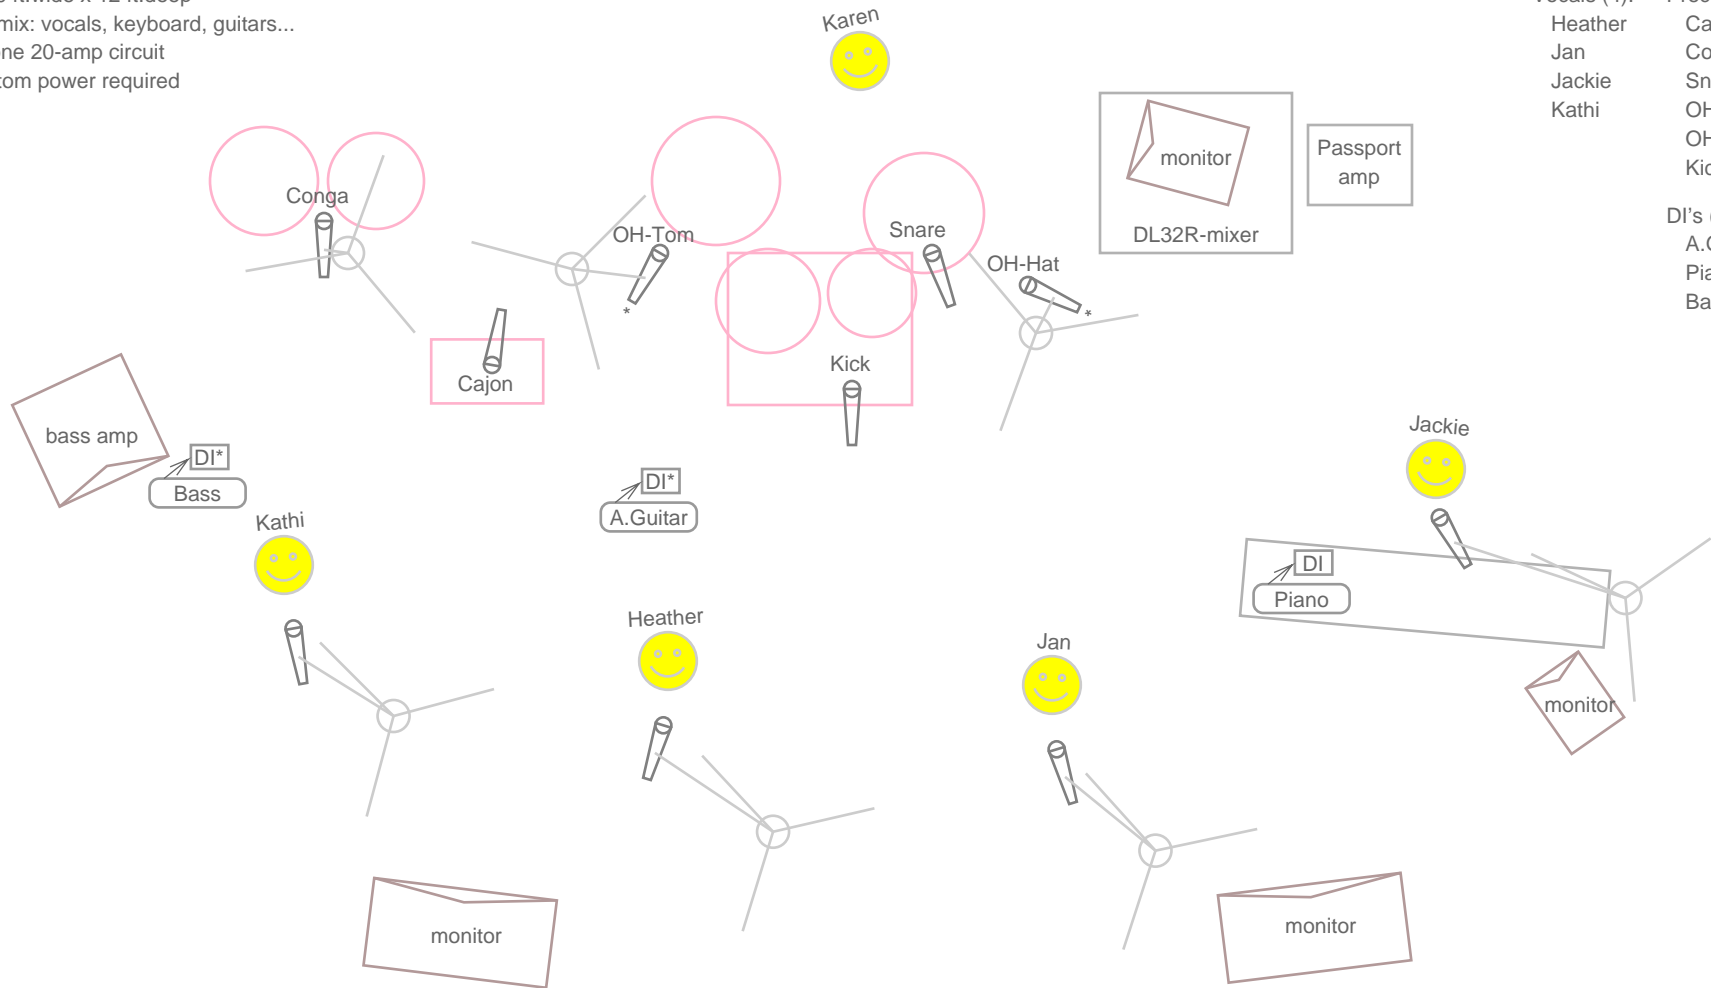

Bleached Blondes Band

Stage Layout

(BleachedBlondesBand.com)

stage: 20 ft.wide x 12 ft.deep
monitor mix: vocals, keyboard, guitars...
power: one 20-amp circuit
**': phantom power required

- | | |
|-------------|-----------------|
| Vocals (4): | Percussion (6): |
| Heather | Cajon |
| Jan | Conga |
| Jackie | Snare |
| Kathi | OH-Hat * |
| | OH-Tom * |
| | Kick |
| DI's (3): | |
| A.Guitar | |
| Piano | |
| Bass * | |

main L

(audience)

main R