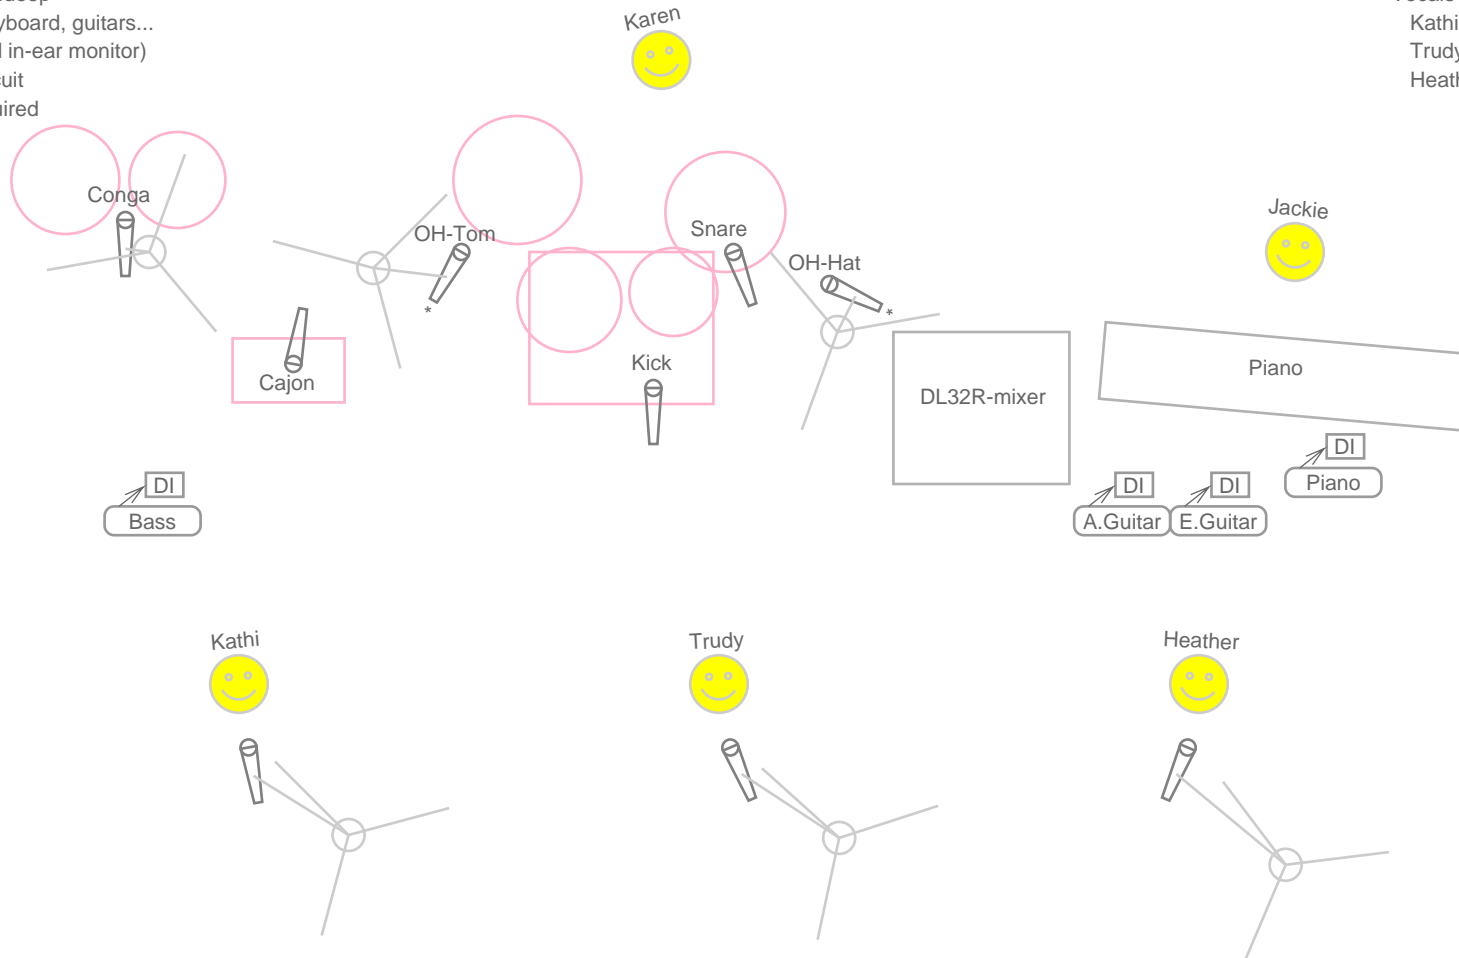

Localgrown

Stage Layout

(Localgrown.rocks)

stage: 20 ft.wide x 12 ft.deep
monitor mix: vocals, keyboard, guitars...
(monitor via WiFi based in-ear monitor)
power: one 20-amp circuit
**: phantom power required

- | | |
|-------------|-----------------|
| Vocals (3): | Percussion (6): |
| Kathi | Cajon |
| Trudy | Conga |
| Heather | Snare |
| | OH-Hat * |
| | OH-Tom * |
| | Kick |
| DI's (4): | |
| Bass | |
| A.Guitar | |
| E.Guitar | |
| Piano | |

main L

(audience)

main R